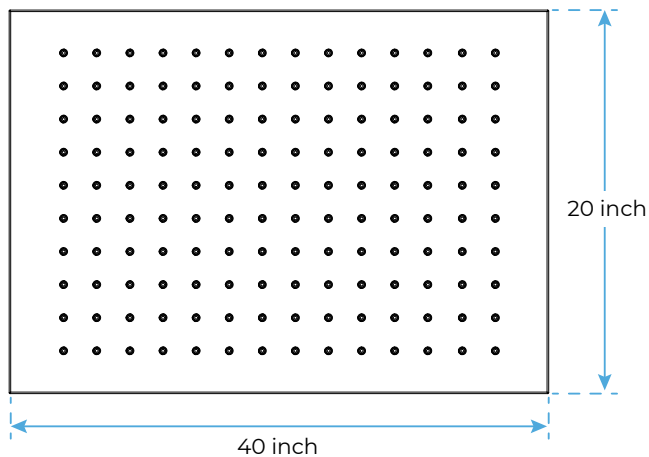

Shower Head

Product images shown is only for installation display purpose