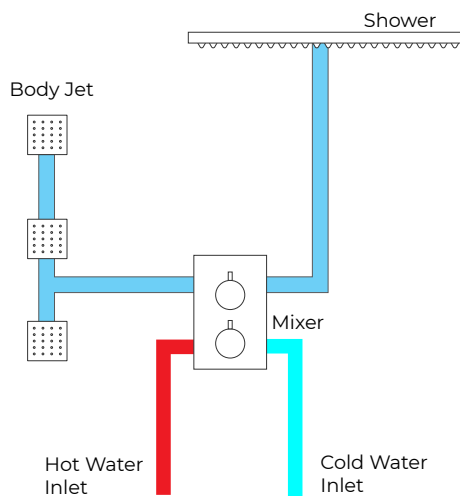

### Shower Head

Product images shown is only for installation display purpose

### Mixer Connections

### FEATURES

- Material: Brass
- Base Plate Height: 5-1/8"
- Base Plate Width: 5-1/8"
- Jet Surface Area: 3-1/8"
- Surface Depth: 1/4"
- Adjustment Angle: 5°
- Male NPT Connection: 1/2"
- Maximum Flow Rate: 2.5 GPM (9.5L/min) max @ 80 psi