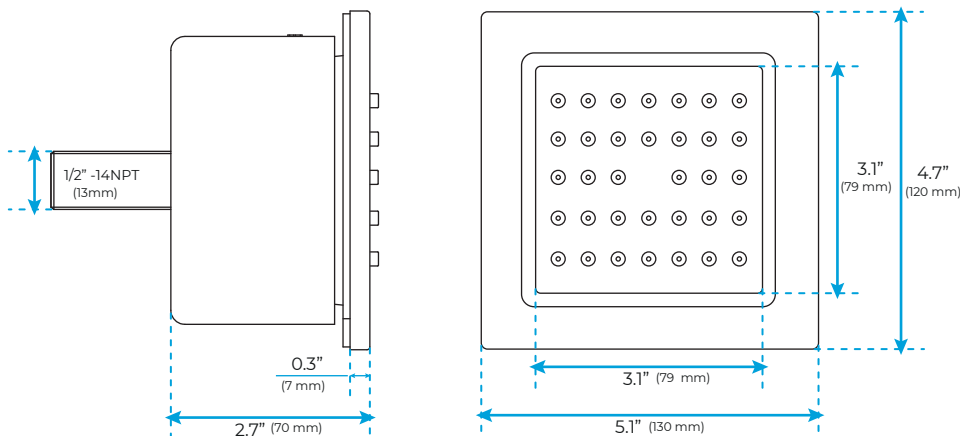

### Shower Head

Product images shown is only for installation display purpose

### Mixer Connections

### FEATURES

- Material: Brass
- Base Plate Height: 5-1/8"
- Base Plate Width: 5-1/8"
- Jet Surface Area: 3-1/8"
- Surface Depth: 1/4"
- Adjustment Angle: 5°
- Male NPT Connection: 1/2"
- Maximum Flow Rate: 2.5 GPM (9.5L/min) max @ 80 psi