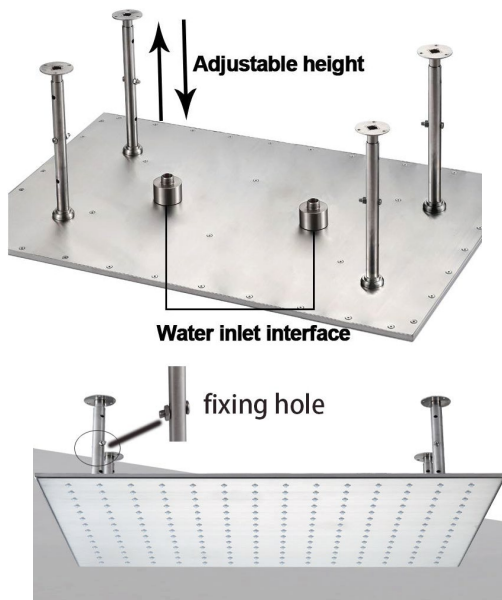

# 20\*40" LED DIGITAL BRUSHED GOLD CEILING MOUNT RAINFALL SHOWER SYSTEM WITH 3 JETTED BODY SPRAYS

### Shower Head

Product images shown is only for installation display purpose

### FEATURES

- Material: Brass
- Base Plate Height: 5-1/8"
- Base Plate Width: 5-1/8"
- Jet Surface Area: 3-1/8"
- Surface Depth: 1/4"
- Adjustment Angle: 5°
- Male NPT Connection: 1/2"
- Maximum Flow Rate: 2.5 GPM (9.5L/min) max @ 80 psi